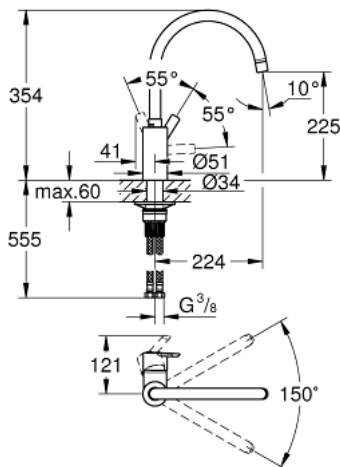

32 670 002 FEEL SINGLE-LEVER SINK MIXER 1/2"

PRODUCT DESCRIPTION

- Colour: chrome
- high spout
- single hole installation
- GROHE SilkMove 35 mm ceramic cartridge
- GROHE Long-Life Shine durable sparkling sheen
- Lead and Nickel Free Inner Water Ways
- adjustable flow rate limiter
- swivel tubular spout with stop limiter
- selectable swivel area: 0° / 150°
- mousseur
- flexible connection hoses
- rapid installation system
- QuickMount included

32 670 002 FEEL SINGLE-LEVER SINK MIXER 1/2"

SPARE PARTS, April 2020 – now

1: Mousseur (Order-nr. 48418000)

2: Cartridge (Order-nr. 46374000)

3: Mounting set (Order-nr. 48477000)

4: Socket spanner (Order-nr. 19332000)*